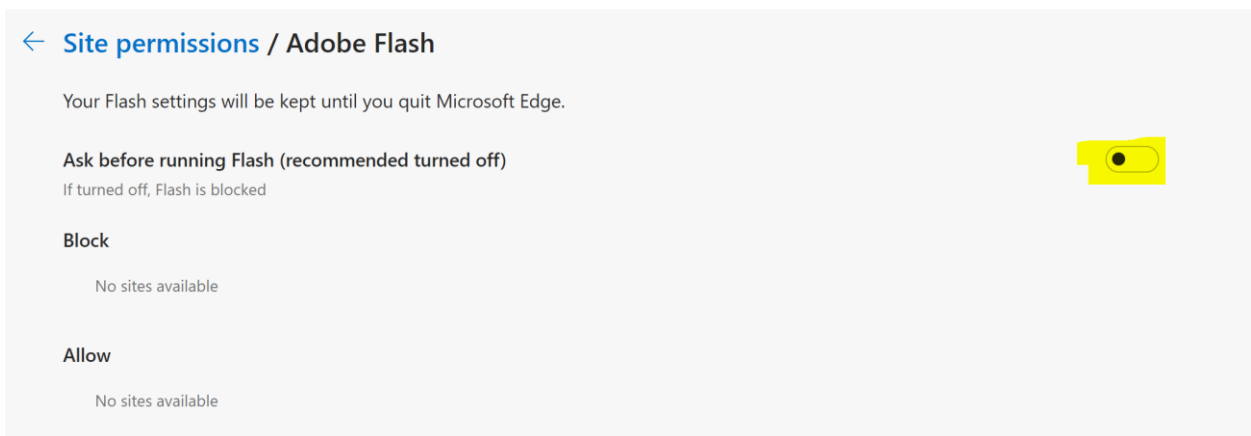

Acceder a Kronos por Microsoft Chrome Edge

🔒 <https://interboropr-vm67.cloudium.net/wfc/logon>

Presionar Get Flash

Indica popblock

Presionar Manage

Activar on Ask before running flash para permitir.

← Site permissions / Adobe Flash

Your Flash settings will be kept until you quit Microsoft Edge.

Ask before running Flash (recommended turned off)

If turned off, Flash is blocked

Block

No sites available

Allow

No sites available

Luego de activar regresar a la pagina de kronos y presionar Get Flash, luego presionar Allow